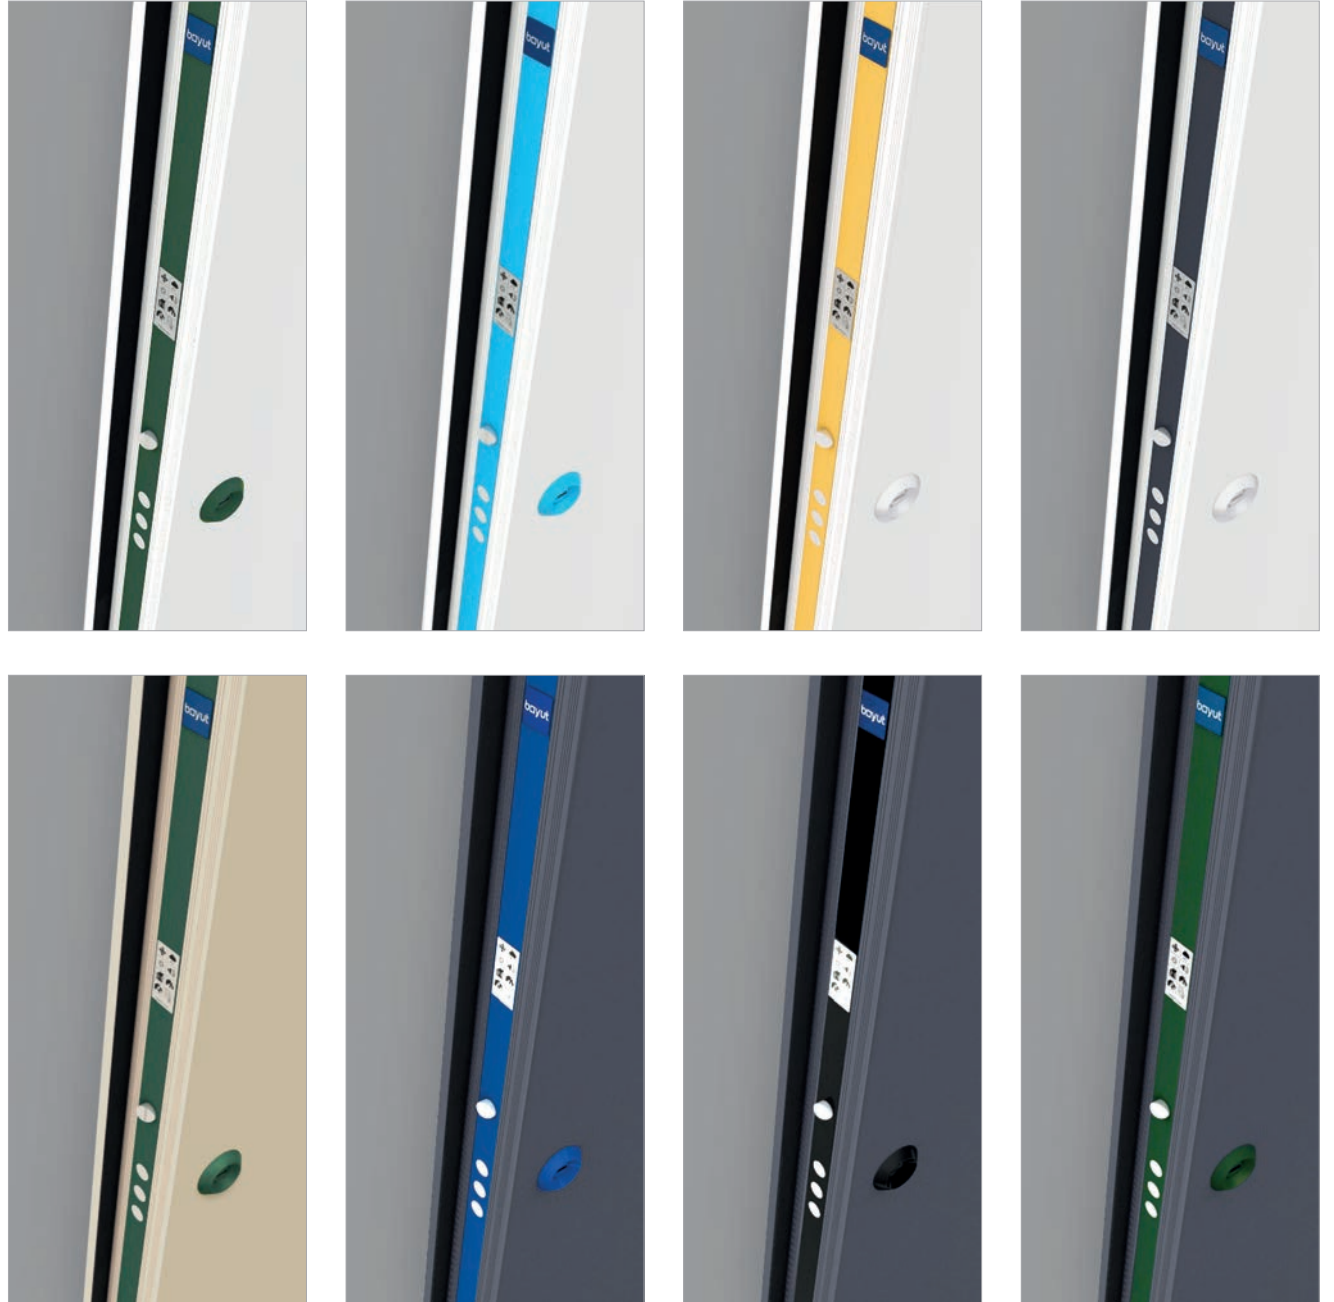

door leaf detail and colors
kanat detayı ve renkler

for life...