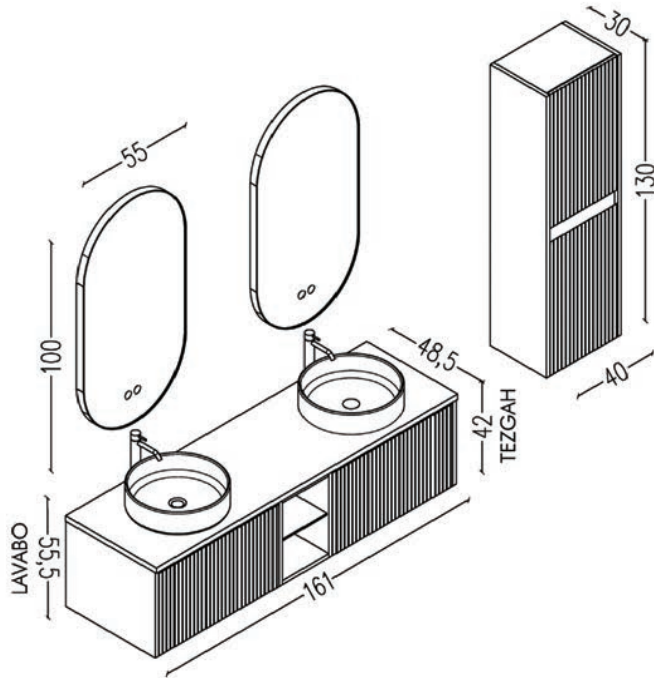

Washbasin: ceramic (Ø40 cm)

Tezgah: sinterflex

Countertop: sinterflex

Almonde 160

Krem
Cream

Almonde Double 160

Krem
Cream

Sessiz kapanma
Soft closing