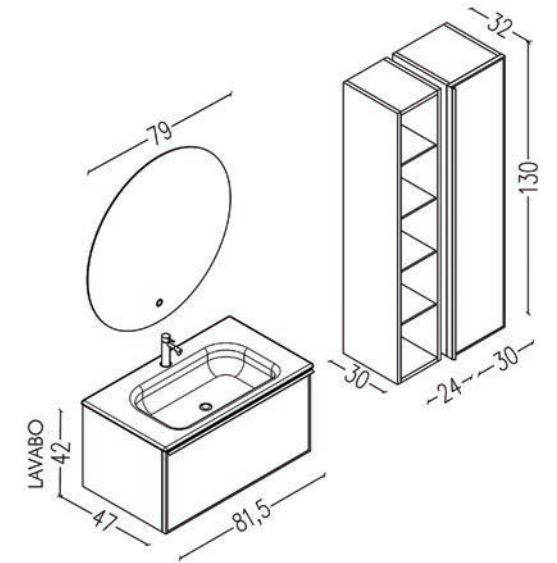

Aston 80

■
Siyah
Black

Sessiz kapanma
Soft closing

Gövde: Supramat polimer kaplı mdf

Body: Supramat polymer faced mdf

Çekmece/kapak:

alüminyum çerçeve+reflekte cam

Drawers/doors:

aluminum frame+reflective glass

Lavabo: seramik

Washbasin: ceramic