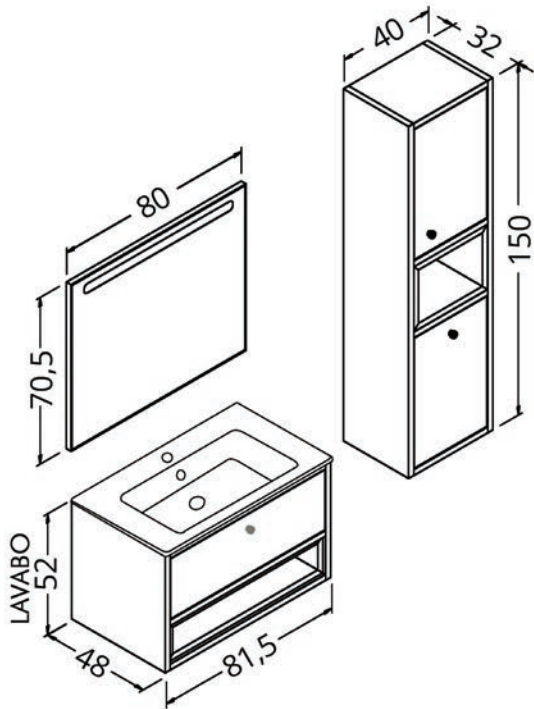

Espero 80

Antrasit/Dorado
Anthracite/Dorado

Sessiz kapanma
Soft closing

Gövde: mdf üzeri melamin kaplama
Body: melamin faced mdf
Çekmece/kapak: mdf üzeri melamin kaplama
Drawers/doors: melamin faced mdf
Lavabo: seramik
Washbasin: ceramic