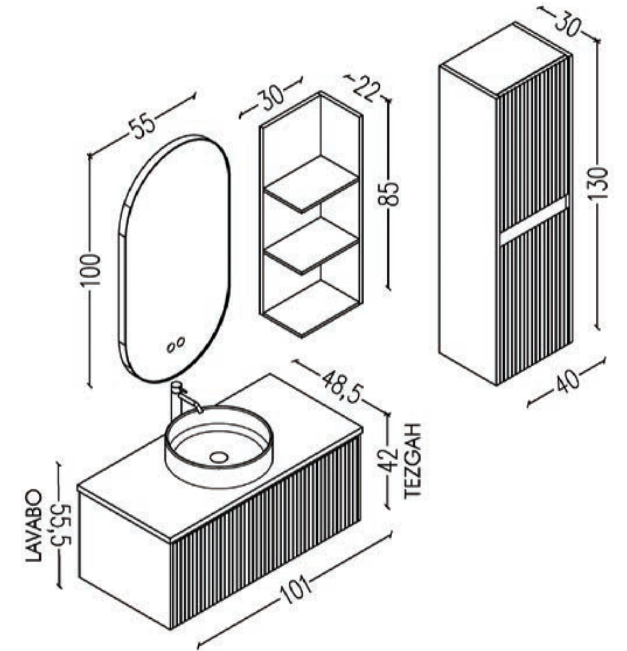

Washbasin: ceramic (Ø40 cm)

Tezgah: sinterflex

Countertop: sinterflex

Almonde 160

Krem
Cream

Almonde Double 160

Krem
Cream

Sessiz kapanma
Soft closing