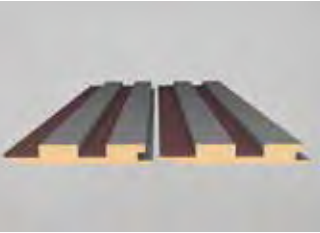

AGT duvar profilleri, müzik tutkunları için şık bir çalışma alanı yaratır. Yankıyı bastırarak ses kalitesini optimize eder.

AGT wall profiles create a stylish workspace for music lovers, optimizing sound quality by reducing echo.

ACOUSTIC/
AKUSTİK

LB-5014