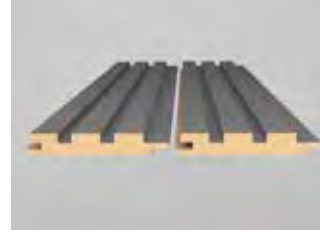

As soon as you step into your home, AGT wall profiles greet you with a offering the perfect means to infuse elegance and aesthetics into your living spaces.

LB-3771-Y

18x126x2800 mm

RENK/COLOR

3078 Freze Meşe
/Milling Oak