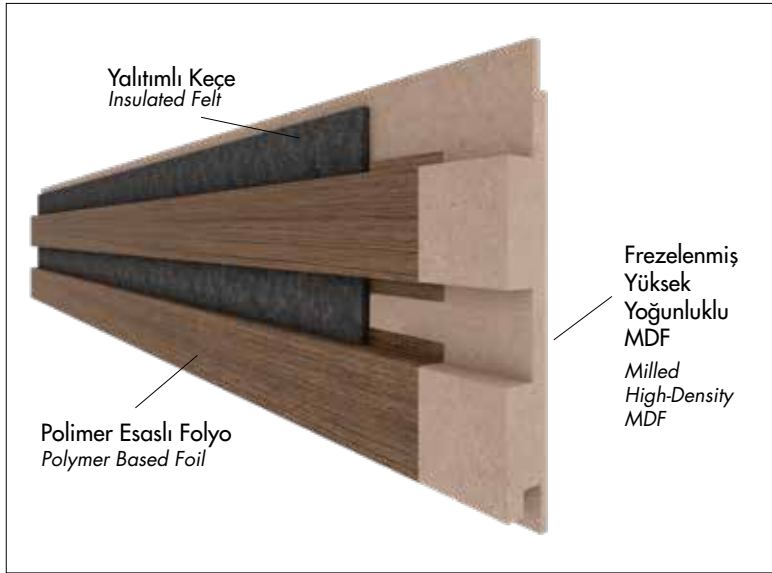

Hobi Odası/ Hobby Room