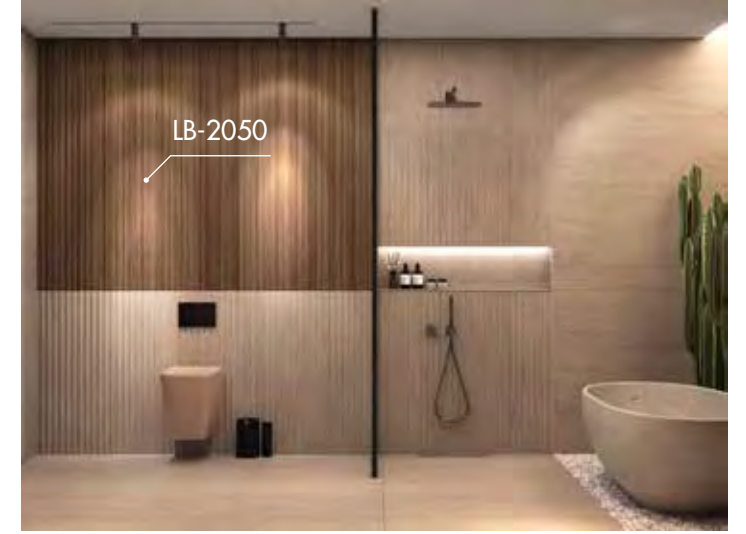

Konut Banyo/ Domestic Bathroom

AGT duvar profilleri, evinizin banyosuna canlılık katarak banyonuzda modern bir hava yaratır.

Elevate your home's bathroom with our meticulously crafted AGT wall profiles, designed to infuse vitality and contemporary charm. Transform your space into a haven of modern elegance.

RENK/COLOR

3037 Teksas Meşe/
Texas Oak