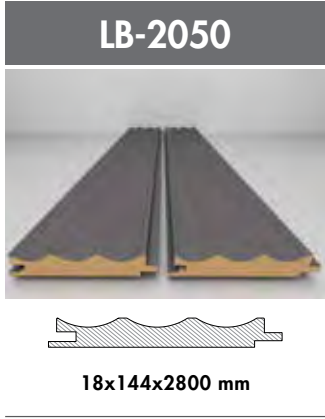

Konut Banyo/ Domestic Bathroom

AGT duvar profilleri, evinizin banyosuna canlılık katarak banyonuzda modern bir hava yaratır.

Elevate your home's bathroom with our meticulously crafted AGT wall profiles, designed to infuse vitality and contemporary charm. Transform your space into a haven of modern elegance.

RENK/COLOR

3037 Teksas Meşe/
Texas Oak