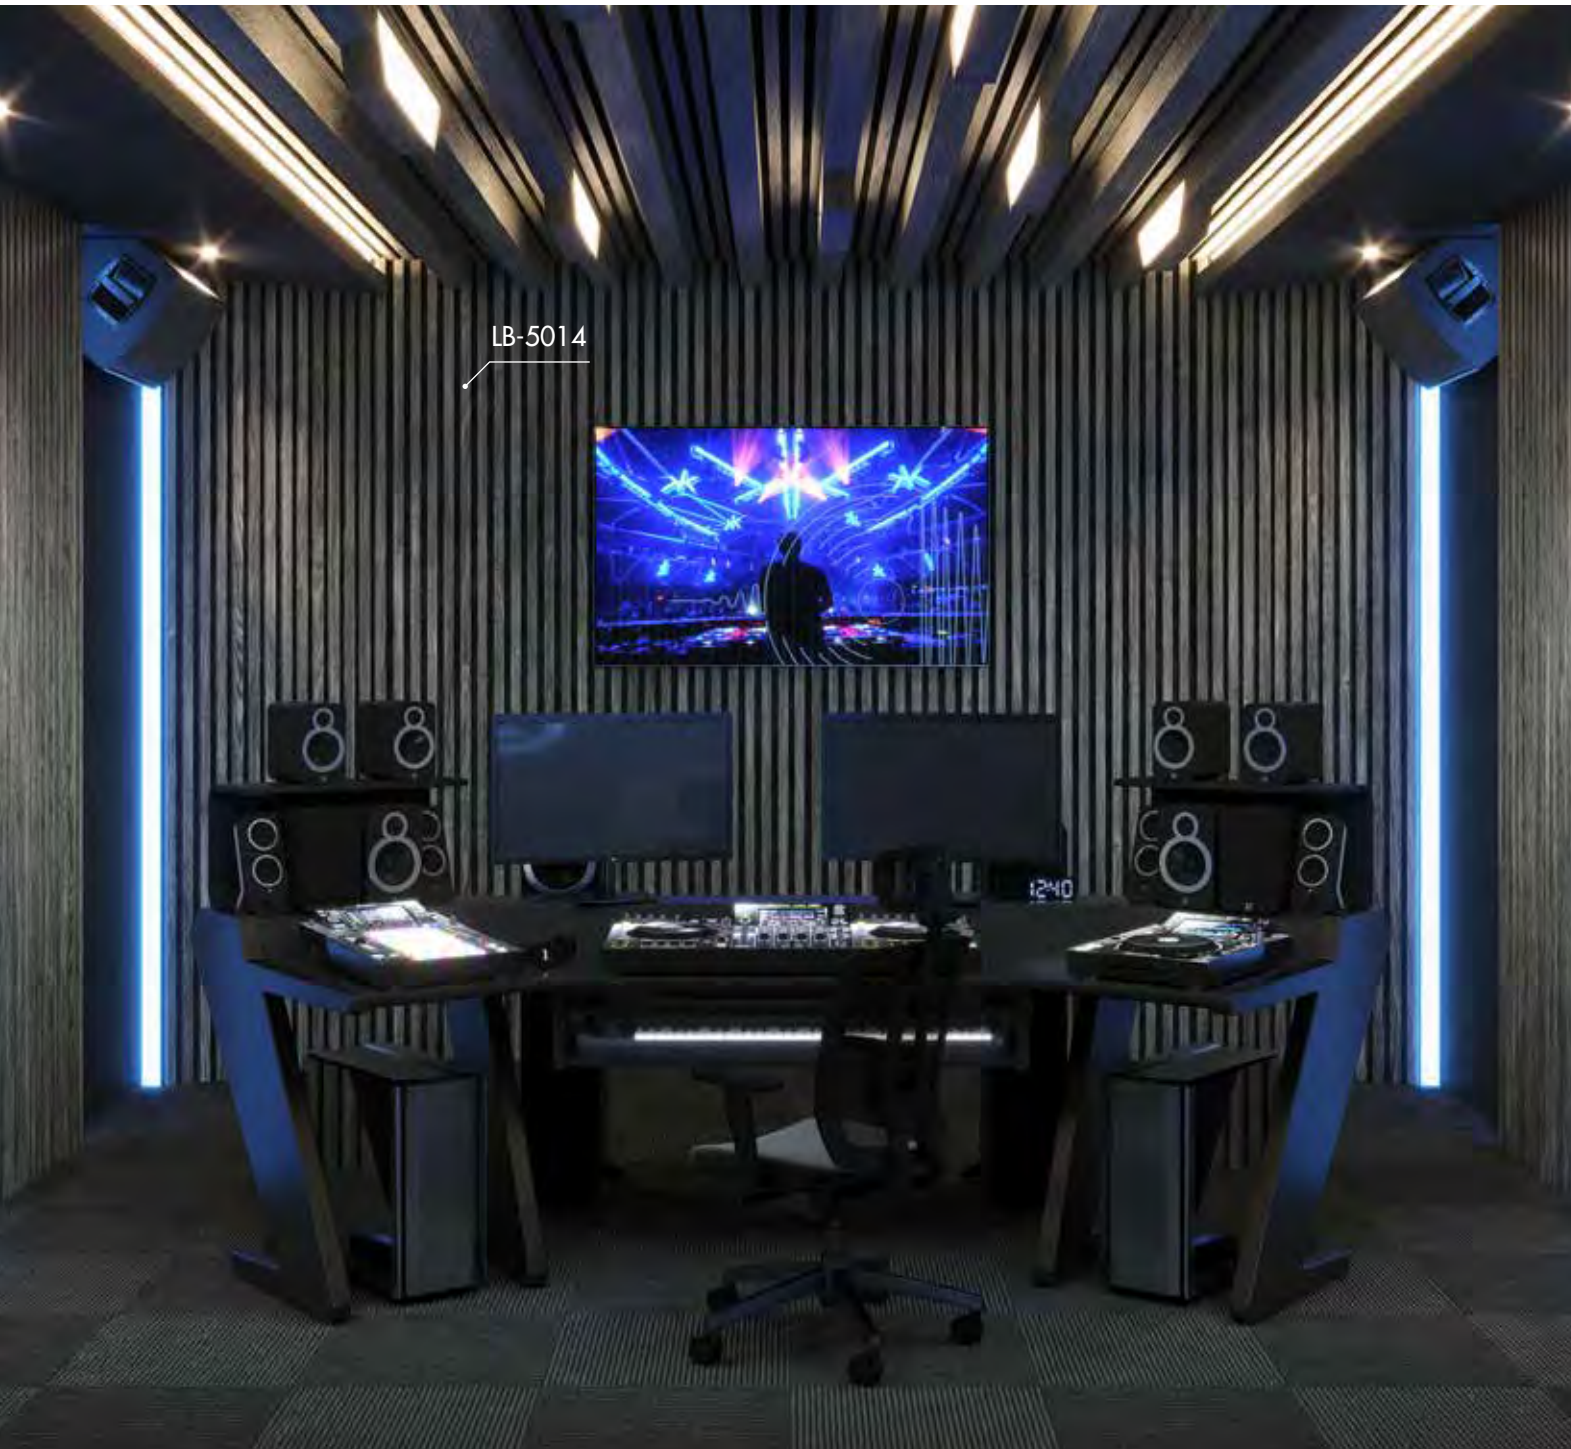

AGT wall profiles create a stylish workspace for music lovers, optimizing sound quality by reducing echo.

ACOUSTIC/
AKUSTİK

LB-5014

18x134x2800 mm

RENK/COLOR

3042 Akra Meşe/
Akra Oak

The logo for AGT, featuring a square icon with a smaller square inside, followed by the letters 'AGT' in a bold, sans-serif font.