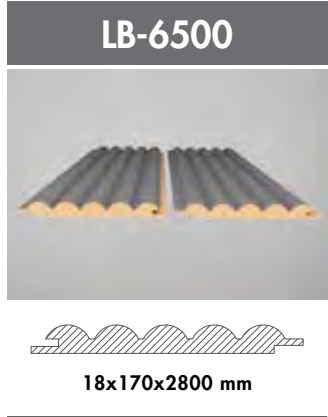

Yatak Odası/ Bedroom-II

AGT duvar profilleri, özgün tasarımları ve geniş renk yelpazesine sahip alternatifleriyle, doğru kombinlendiğinde mekanlarınızı bambaşka bir görünüme kavuşturur.

AGT wall profiles help you flawlessly express your personal style in your living space, incorporating details that enhance your well-being.

RENK/COLOR

248 Tik/Teak

**3056 Slate Krem/
Slate Cream**