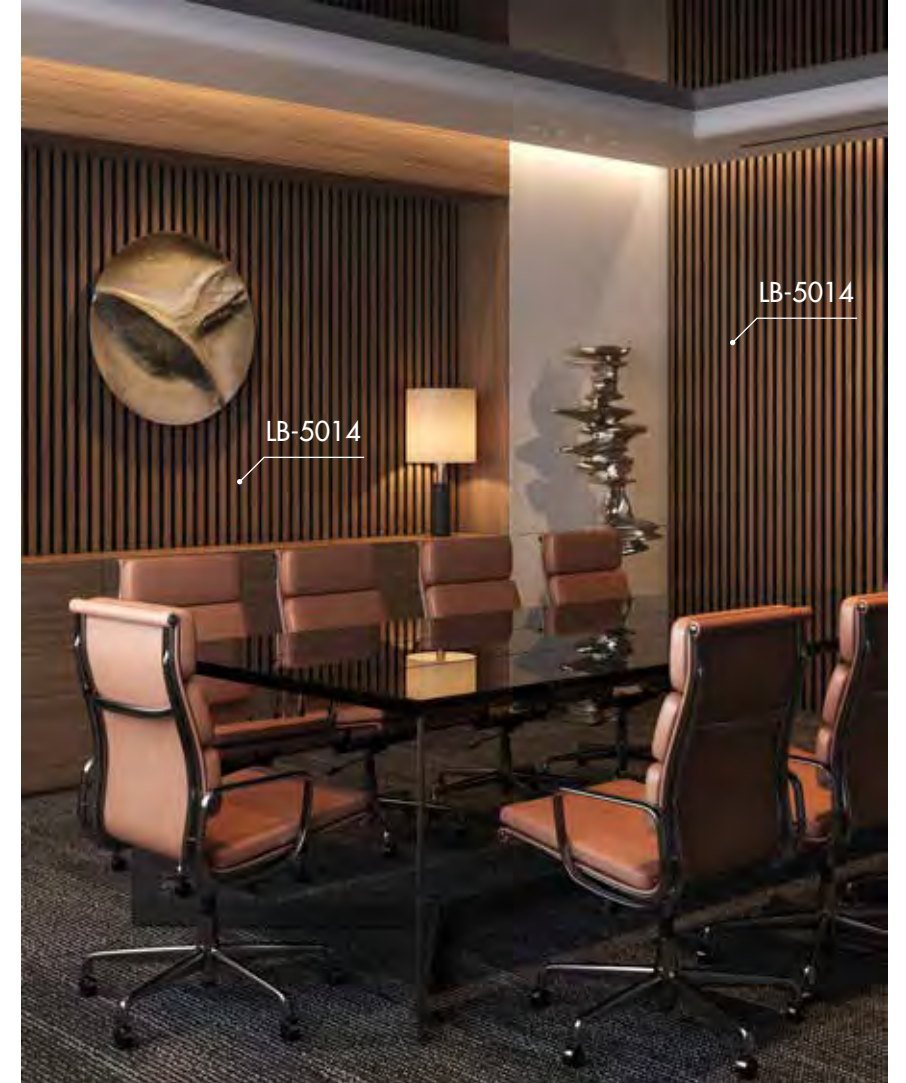

Toplantı Odası/ Meeting Room

AGT duvar profilleri, ses yansımalarını minimize eden özelliğiyle daha verimli ve nem bariyeri sağlama özelliğiyle daha sağlıklı bir toplantı ortamı yaratır.

AGT wall profiles enhance meeting environments by reducing sound reflections for better acoustics and providing a moisture barrier for a healthier space.

ACOUSTIC/
AKUSTİK

LB-5014

18x134x2800 mm

RENK/COLOR

3079 Ahşap Meşe/
Wooden Oak