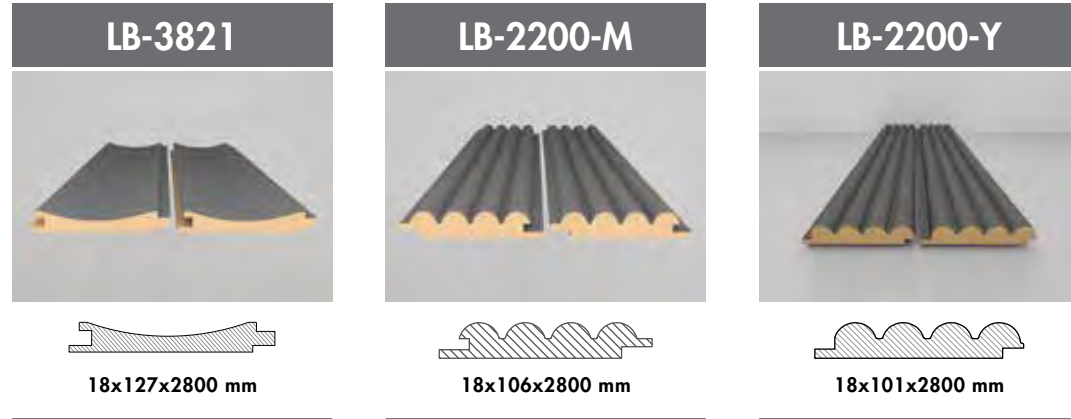

Otel Lobisi/ Hotel Lobby

AGT duvar profilleri, misafirlerinize şık bir lobi alanı yaratarak; elegant, ferah ve trend bir görünüm sunar.

AGT wall profiles allow you to make a stylish welcome to your guests in the hotel lobby. It creates an elegant, spacious and trendy look.

RENK/COLOR